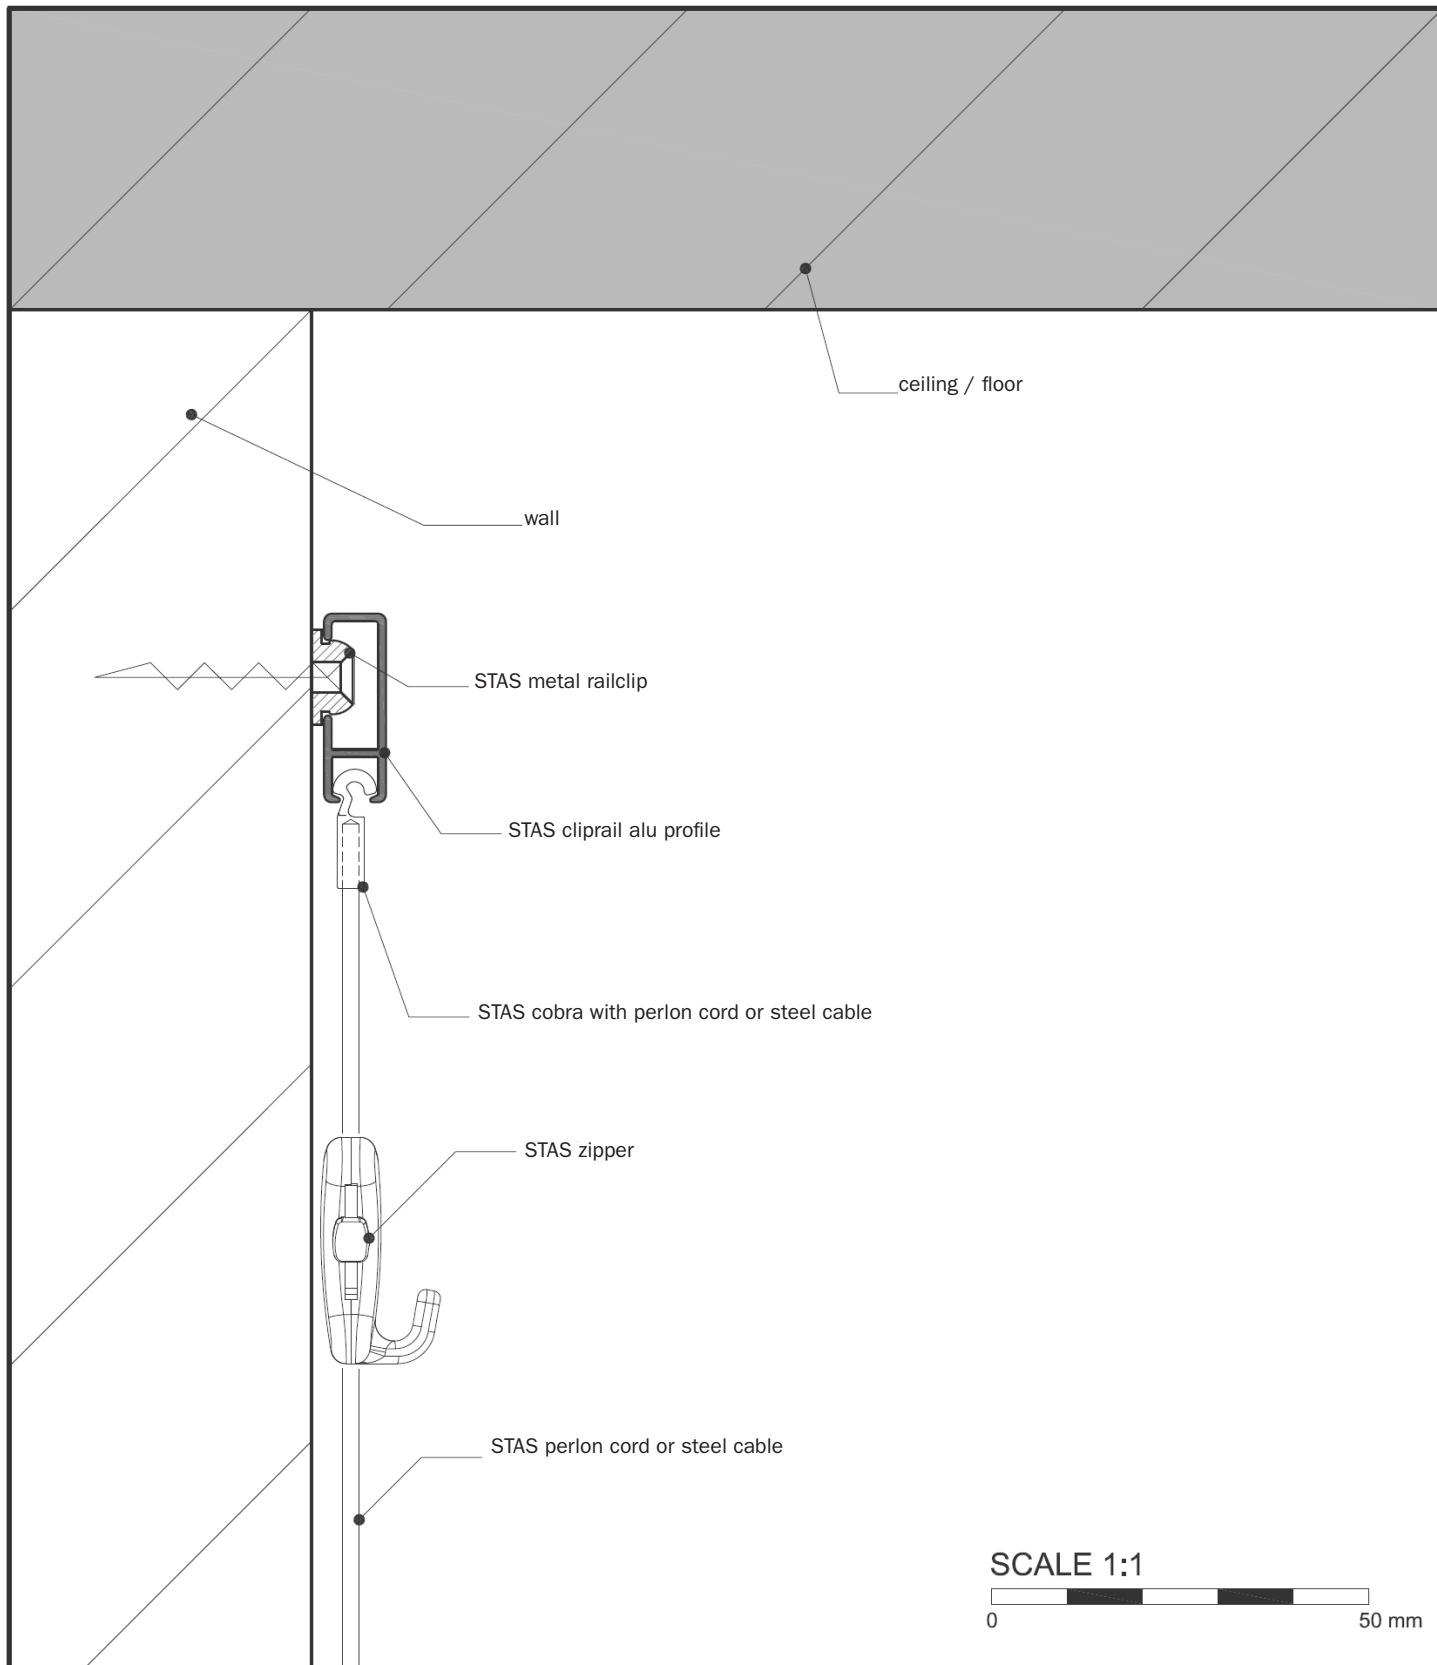

STAS cliprail picture hanging systems

features:

- aluminium rail
- dimensions 8,2 x 25 mm
- capable of carrying loads up to 20 kg per meter

options:

- hooks and cords are available in various lengths, transparent or steel cable
- standard colour rail; RAL 9010 (white) or natural aluminium. Other colours and finishing on request