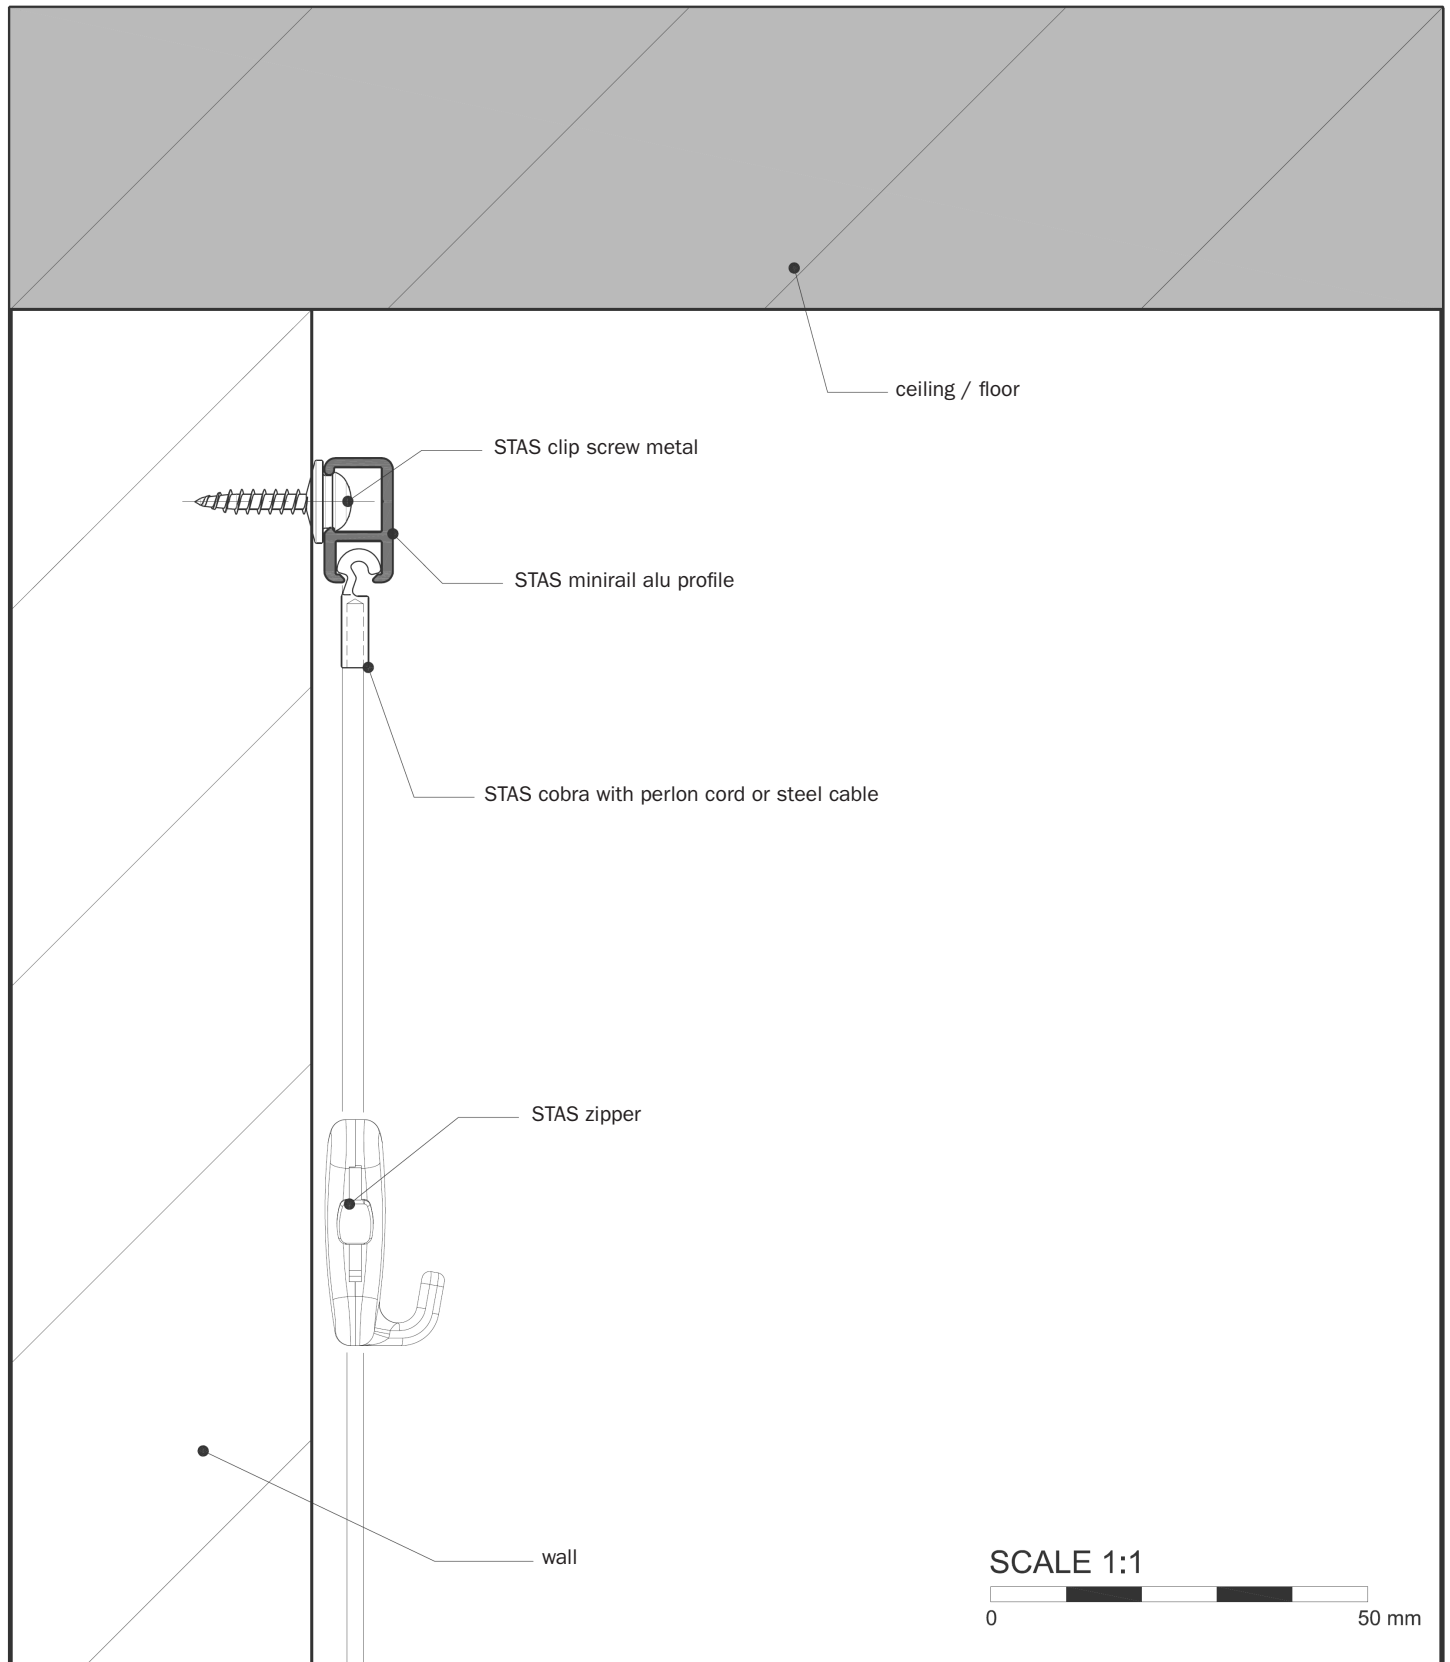

STAS minirail smart picture hanging systems

features:

- aluminium rail
- dimensions 9 x 16 mm
- capable of carrying loads up to 25 kg per meter

options:

- hooks and cords are available in various lengths, transparent or steel cable
- standard colour rail; RAL 9010 (white) or natural aluminium. Other colours and finishing on request